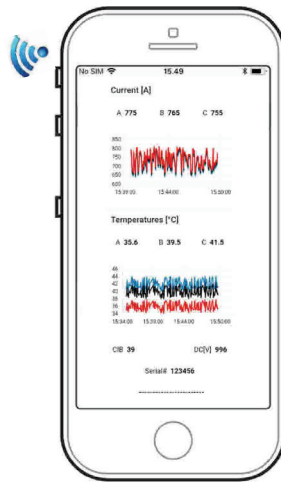

## AVID EXTREME INVERTER (AEI) ENHANCED POWER MODULE DIAGNOSTICS

For fault finding and predictive reliability analysis

- > Fault, Current, Voltage and Temperature Indication for every inverter module in the system
- > Know Exactly which—if any—Inverter Module has an issue
- > See Deviations from normal operation **before** a system failure, critical part of your Wind Farm’s predictive failure analysis
- > Plug and Play AEI data in your own pocket (iPhone or Android), each with:
  - Serial Number, specific to each AEI
  - Fault Codes
  - Current
  - Voltage
  - Temperatures