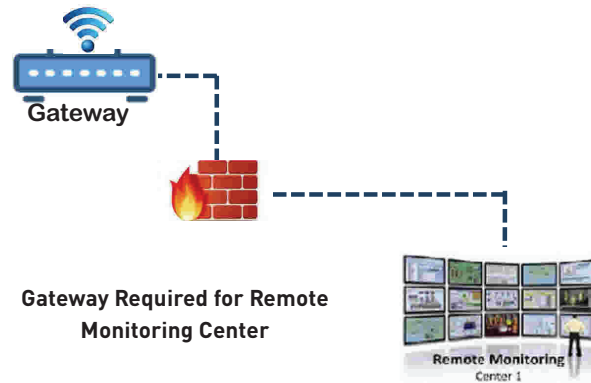

## AVID EXTREME INVERTER (AEI) ENHANCED POWER MODULE DIAGNOSTICS

For fault finding and predictive reliability analysis

- > Fault, Current, Voltage and Temperature Indication for every inverter module in the system
- > Know Exactly which—if any—Inverter Module has an issue
- > See Deviations from normal operation **before** a system failure, critical part of your Wind Farm’s predictive failure analysis
- > Plug and Play AEI data in your own pocket (iPhone or Android), each with:
  - Serial Number, specific to each AEI
  - Fault Codes
  - Current
  - Voltage
  - Temperatures